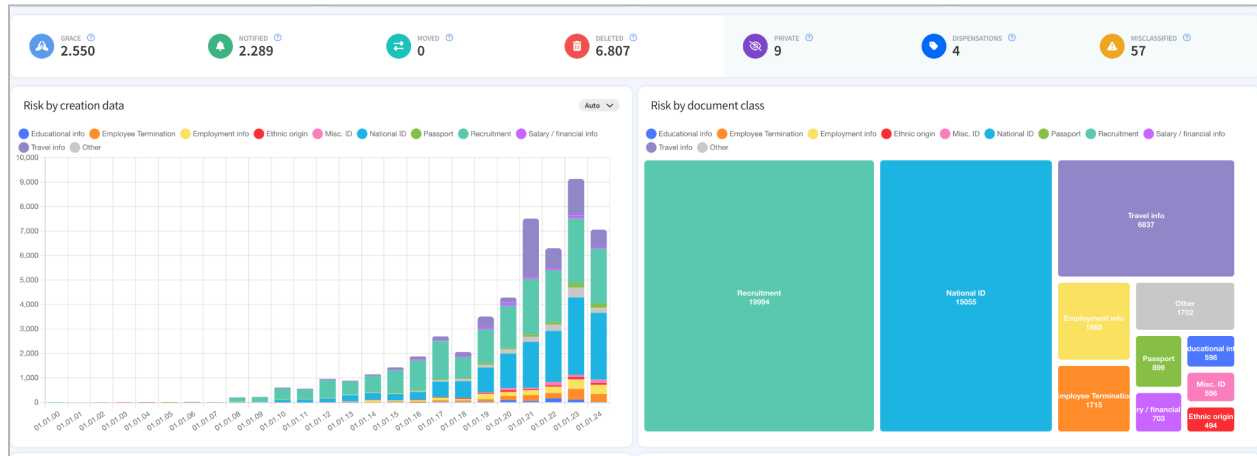

Make it easy for you and your colleagues to comply with the Personal Data Regulation.

Data & More's deletion tool gives you and your colleagues a report on the personal data you are responsible for. With the help of the report, you can directly see which documents or emails contain old personal data that must be deleted. In the report, you can either delete emails and documents directly or let the tool do it automatically.

We have spent 8 years developing a search engine that can find the RIGHT personal data so you can spend your time on what is important. Our tool is used by over 150,000 people from very different backgrounds, which has forced us to make it super user-friendly so that everyone can join.

DPO reporting on live data and help with insight requests

As a DPO or Compliance Officer, you can monitor your compliance level directly. One of the most important things is that you can quickly identify Personal Data that has no owner but needs to be cleaned up. The DPO report makes it possible to delegate responsibility for clean-up directly within the organization. As a DPO, you can also use the tool to service access requests by collecting mail and documents in one report for download.