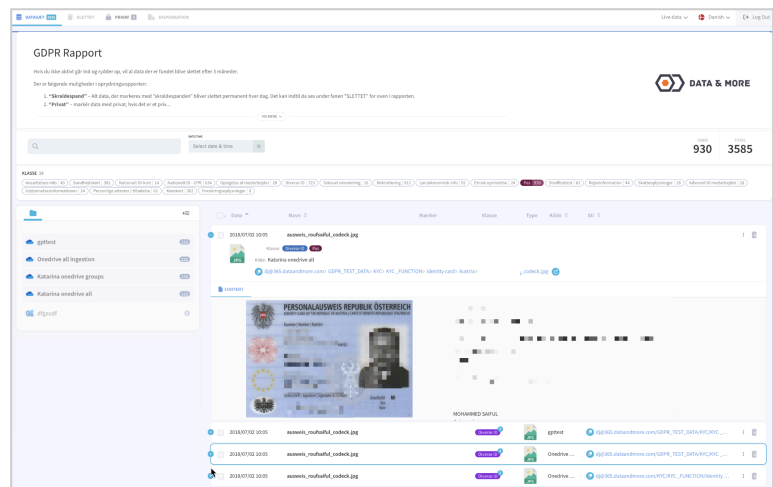

Data & More | Personal Data Minimization

Deletion and Reporting of Personal Information in Mail, OneDrive, SharePoint, and File Drive

+150,000 active users | Full GDPR classification of Personal Data | 28 languages

Make it easy for you and your colleagues to comply with the Personal Data Regulation.

Data & More's deletion tool gives you and your colleagues a report on the personal data you are responsible for. With the help of the report, you can directly see which documents or emails contain old personal data that must be deleted. In the report, you can either delete emails and documents directly or let the tool do it automatically.

We have spent 8 years developing a search engine that can find the RIGHT personal data so you can spend your time on what is important. Our tool is used by over 150,000 people from very different backgrounds, which has forced us to make it super user-friendly so that everyone can join.

DPO reporting on live data and help with insight requests

As a DPO or Compliance Officer, you can monitor your compliance level directly. One of the most important things is that you can quickly identify Personal Data that has no owner but needs to be cleaned up. The DPO report makes it possible to delegate responsibility for clean-up directly within the organization. As a DPO, you can also use the tool to service access requests by collecting mail and documents in one report for download.